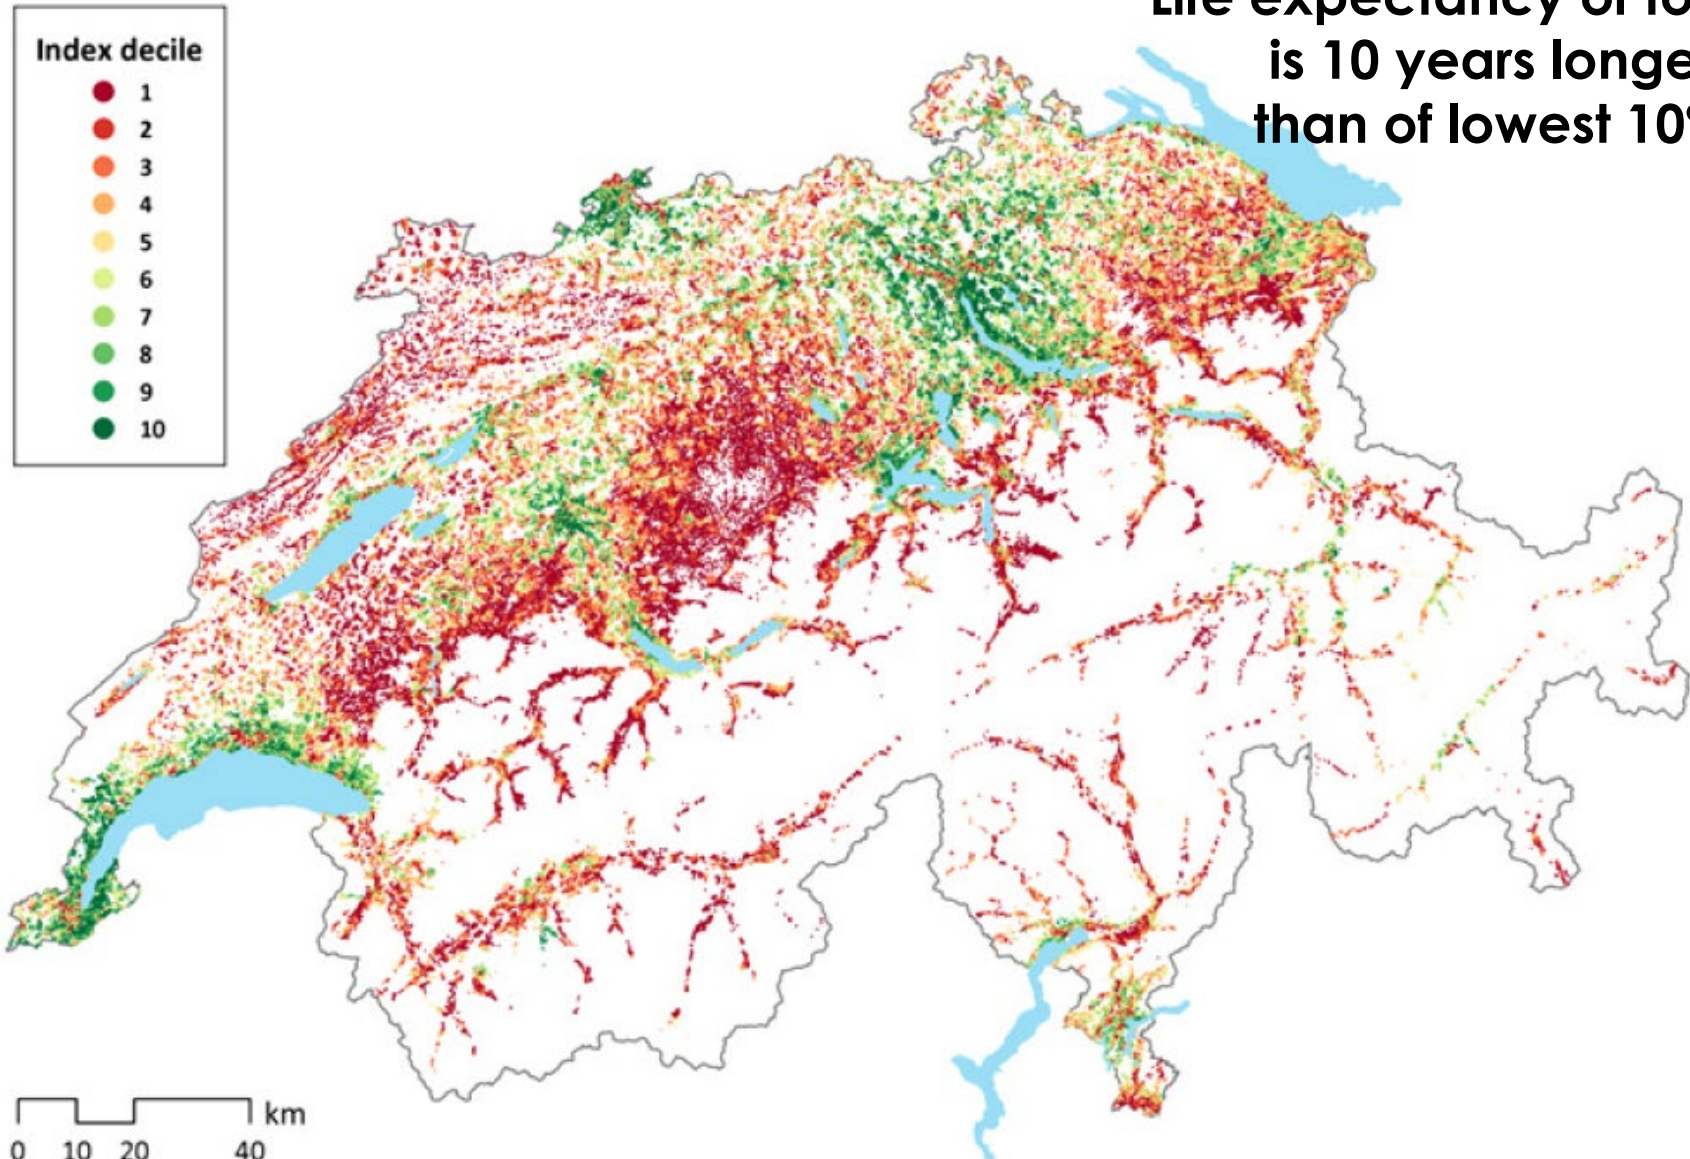

We need to tailor the health system to the needs of the health of people.

Social Index Distribution Switzerland

red = lower , **green** = higher index

Life expectancy of top 10%
is 10 years longer
than of lowest 10%